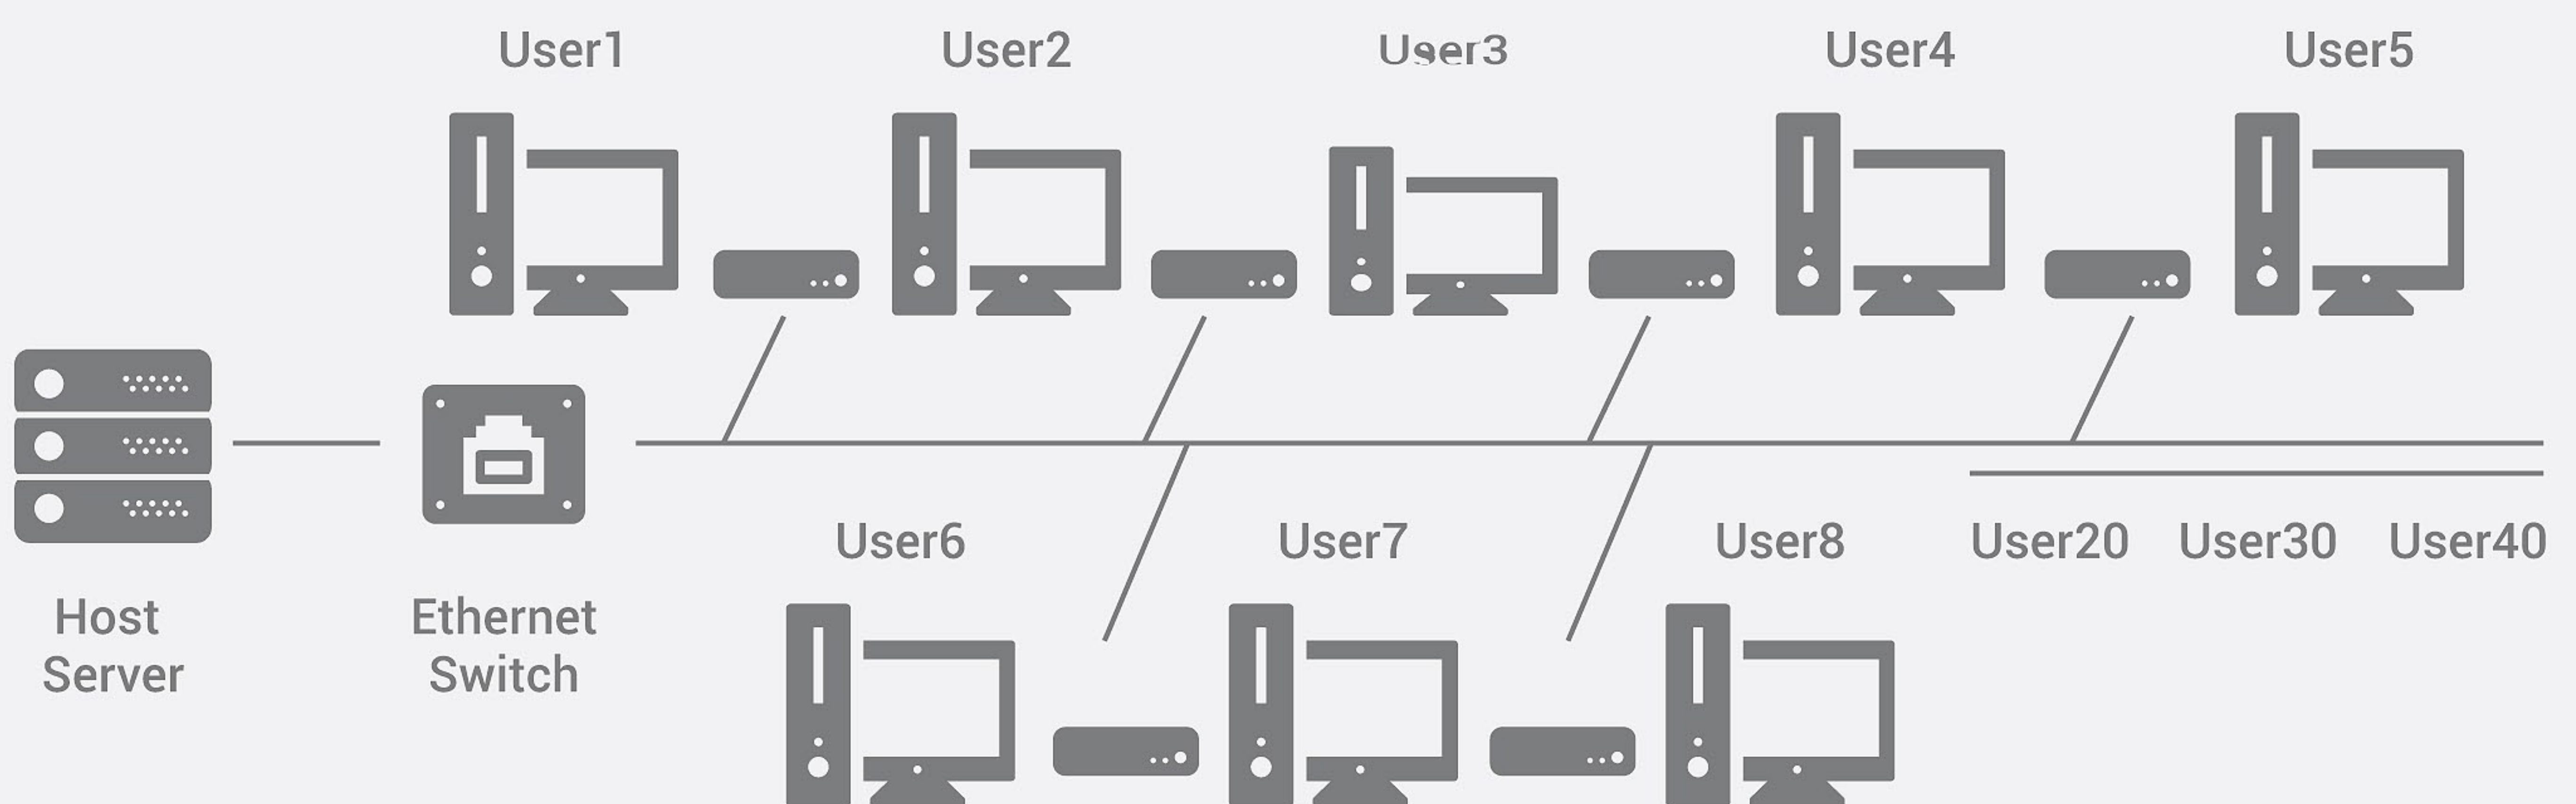

Model: **i100**

SYSTEM SPECIFICATION

OS SUPPORTED	Windows Server 2008/ 2012, windows mutliprint Server, Windows 7, Windows 10. linux Server
PROTOCOL SUPPORTED	RDP7.1
PROCESSORS	Dual Core 1.0 GHz and above
MEMORY	512 MB up to 4 GB
STORAGE	4GB Storage Up to 64 GB
GRAPHICS	HD Graphics
RESOLUTION SUPPORTED	VGA: 800 x 600, 1024 x 768, 1366 x 768, 1280 x 1024, 1440 x 900 HDMI: 1280 x 720P, 1920 x 1080P
PORTS	1' HDMI port 1' VGA port 4' USB2.0 port 1' Audio output port 1' power port 1' LAN port 1' Audio input port
NATIVE OS	Linux Embedded
CERTIFICATION	ROHS/ BIS/ CE
POWER	5Watt

MAKE EVERY CLASSROOM SIMPLE & AFFORDABLE

- * 20 / 30 / 40 users Solution Available
- * One-key Manage | Set up terminals by Vnopr
- * Support Online | Local | 1080p Videos
- * High security, disable/enable USB port
- * Ultra-low consumption, 5W per terminal
- * Support USB printer/ Scanner / POS